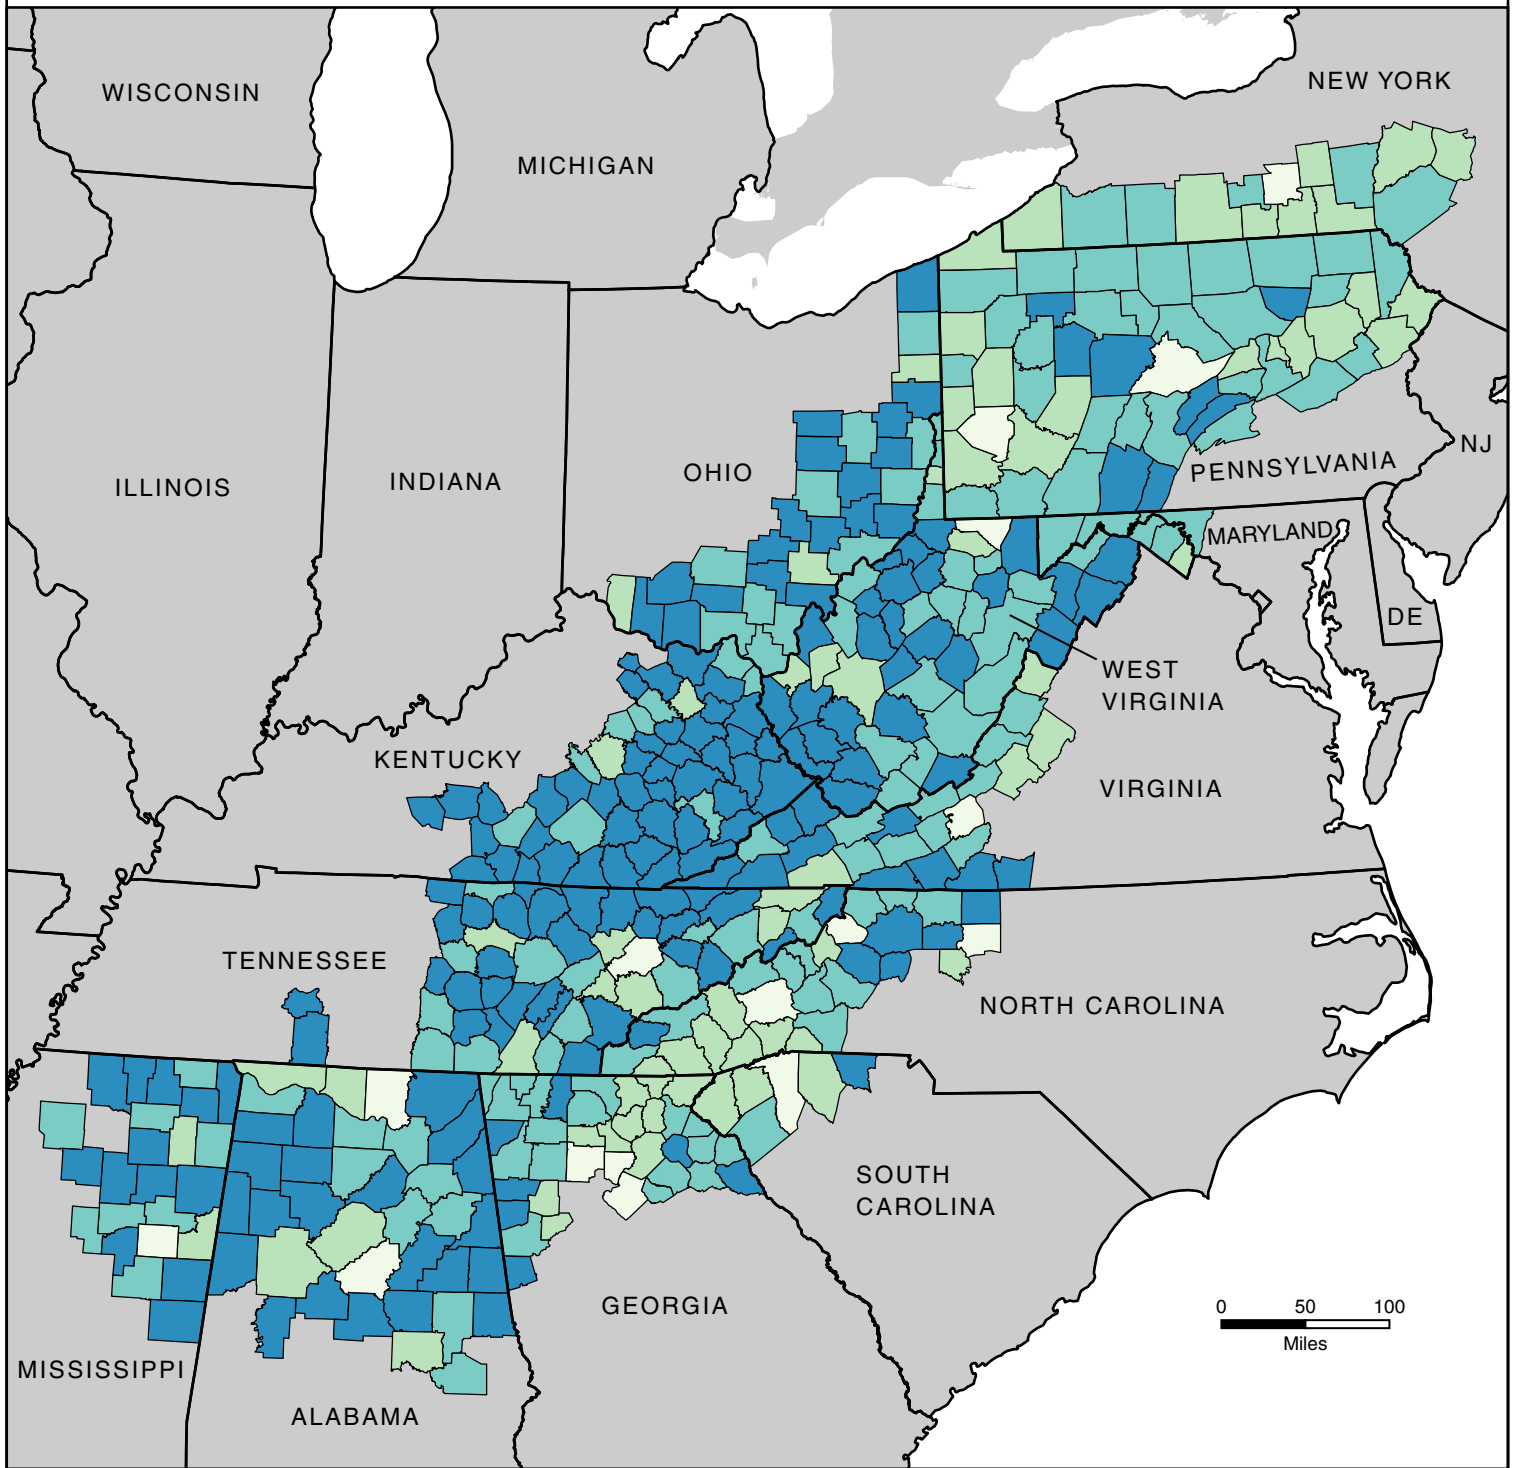

# College Completion Rates in Appalachia, 2008–2012

(County Rates)

A college completion rate is the percentage of persons ages 25 and over with a bachelor's degree or more. The map uses natural breaks in the distribution to organize the data into groups of common values.

Map Created: March 2014  
 Data Source: U.S. Census Bureau,  
 American Community Survey, 2008–2012