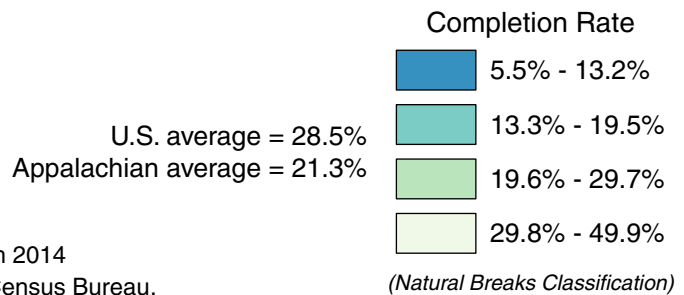

# College Completion Rates in Appalachia, 2008–2012

(County Rates)

A college completion rate is the percentage of persons ages 25 and over with a bachelor's degree or more. The map uses natural breaks in the distribution to organize the data into groups of common values.