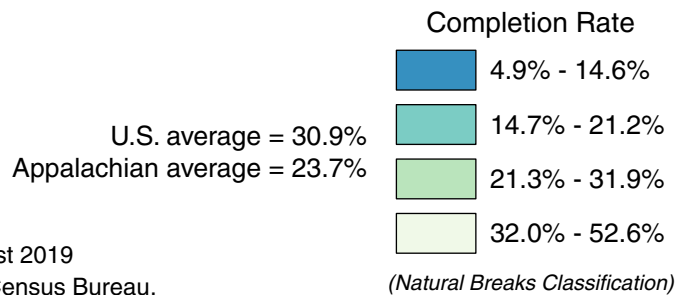

College Completion Rates in Appalachia, 2013–2017

(County Rates)

A college completion rate is the percentage of persons ages 25 and over with a bachelor's degree or more. The map uses natural breaks in the distribution to organize the data into groups of common values.