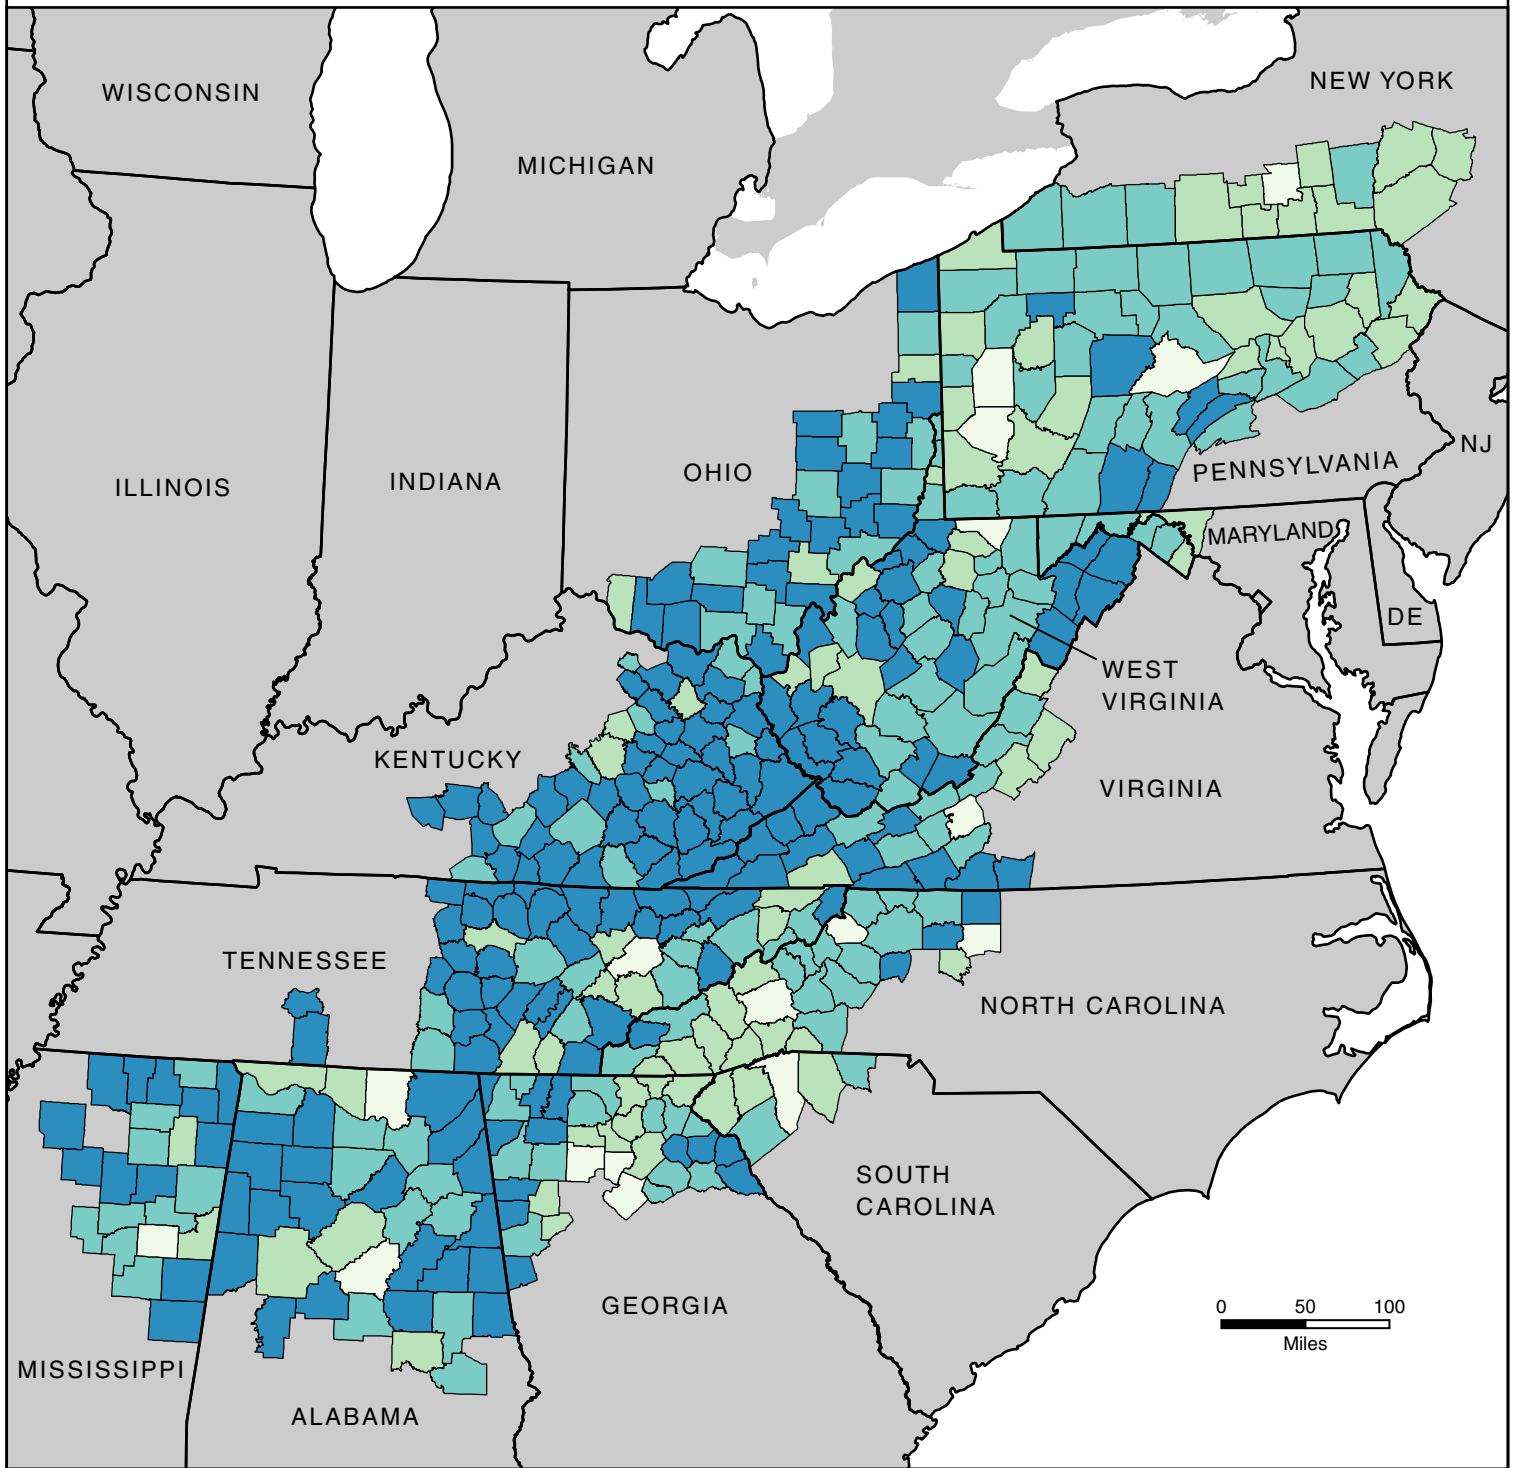

College Completion Rates in Appalachia, 2013–2017

(County Rates)

A college completion rate is the percentage of persons ages 25 and over with a bachelor's degree or more. The map uses natural breaks in the distribution to organize the data into groups of common values.

Map Created: August 2019
Data Source: U.S. Census Bureau,
American Community Survey, 2013–2017