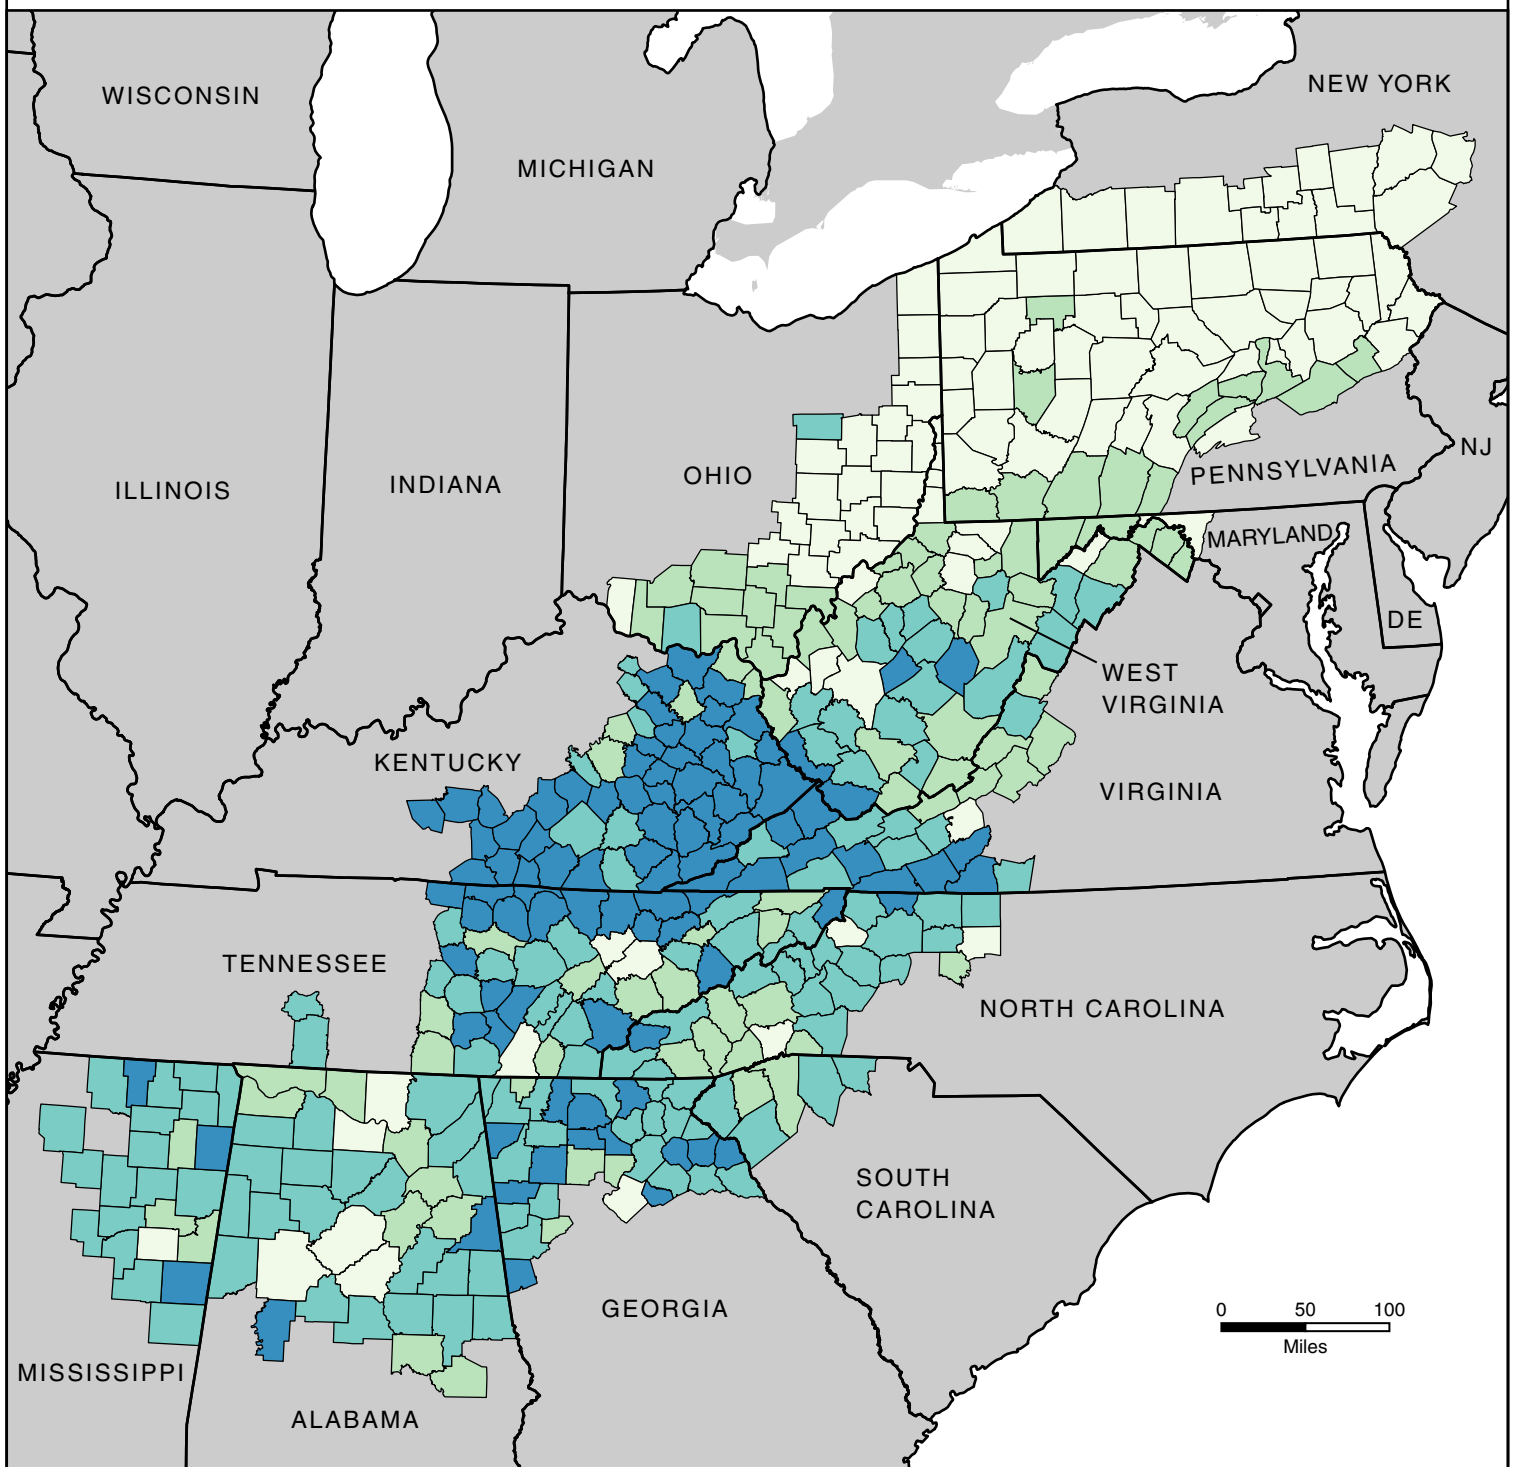

# High School Completion Rates in Appalachia, 1980

(County Rates)

A high school completion rate is the percentage of adults, 25 years and over, completing 12 years or more of school. The map uses natural breaks in the distribution to organize the data into groups of common values.

U.S. average = 66.5%  
 Appalachian average = 57.5%

(Natural Breaks Classification)

Map Created: October 2009.  
 Data Source: U.S. Census Bureau, 1980 Census.