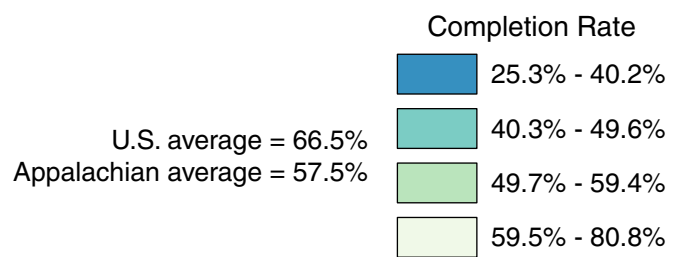

# High School Completion Rates in Appalachia, 1980

(County Rates)

A high school completion rate is the percentage of adults, 25 years and over, completing 12 years or more of school. The map uses natural breaks in the distribution to organize the data into groups of common values.