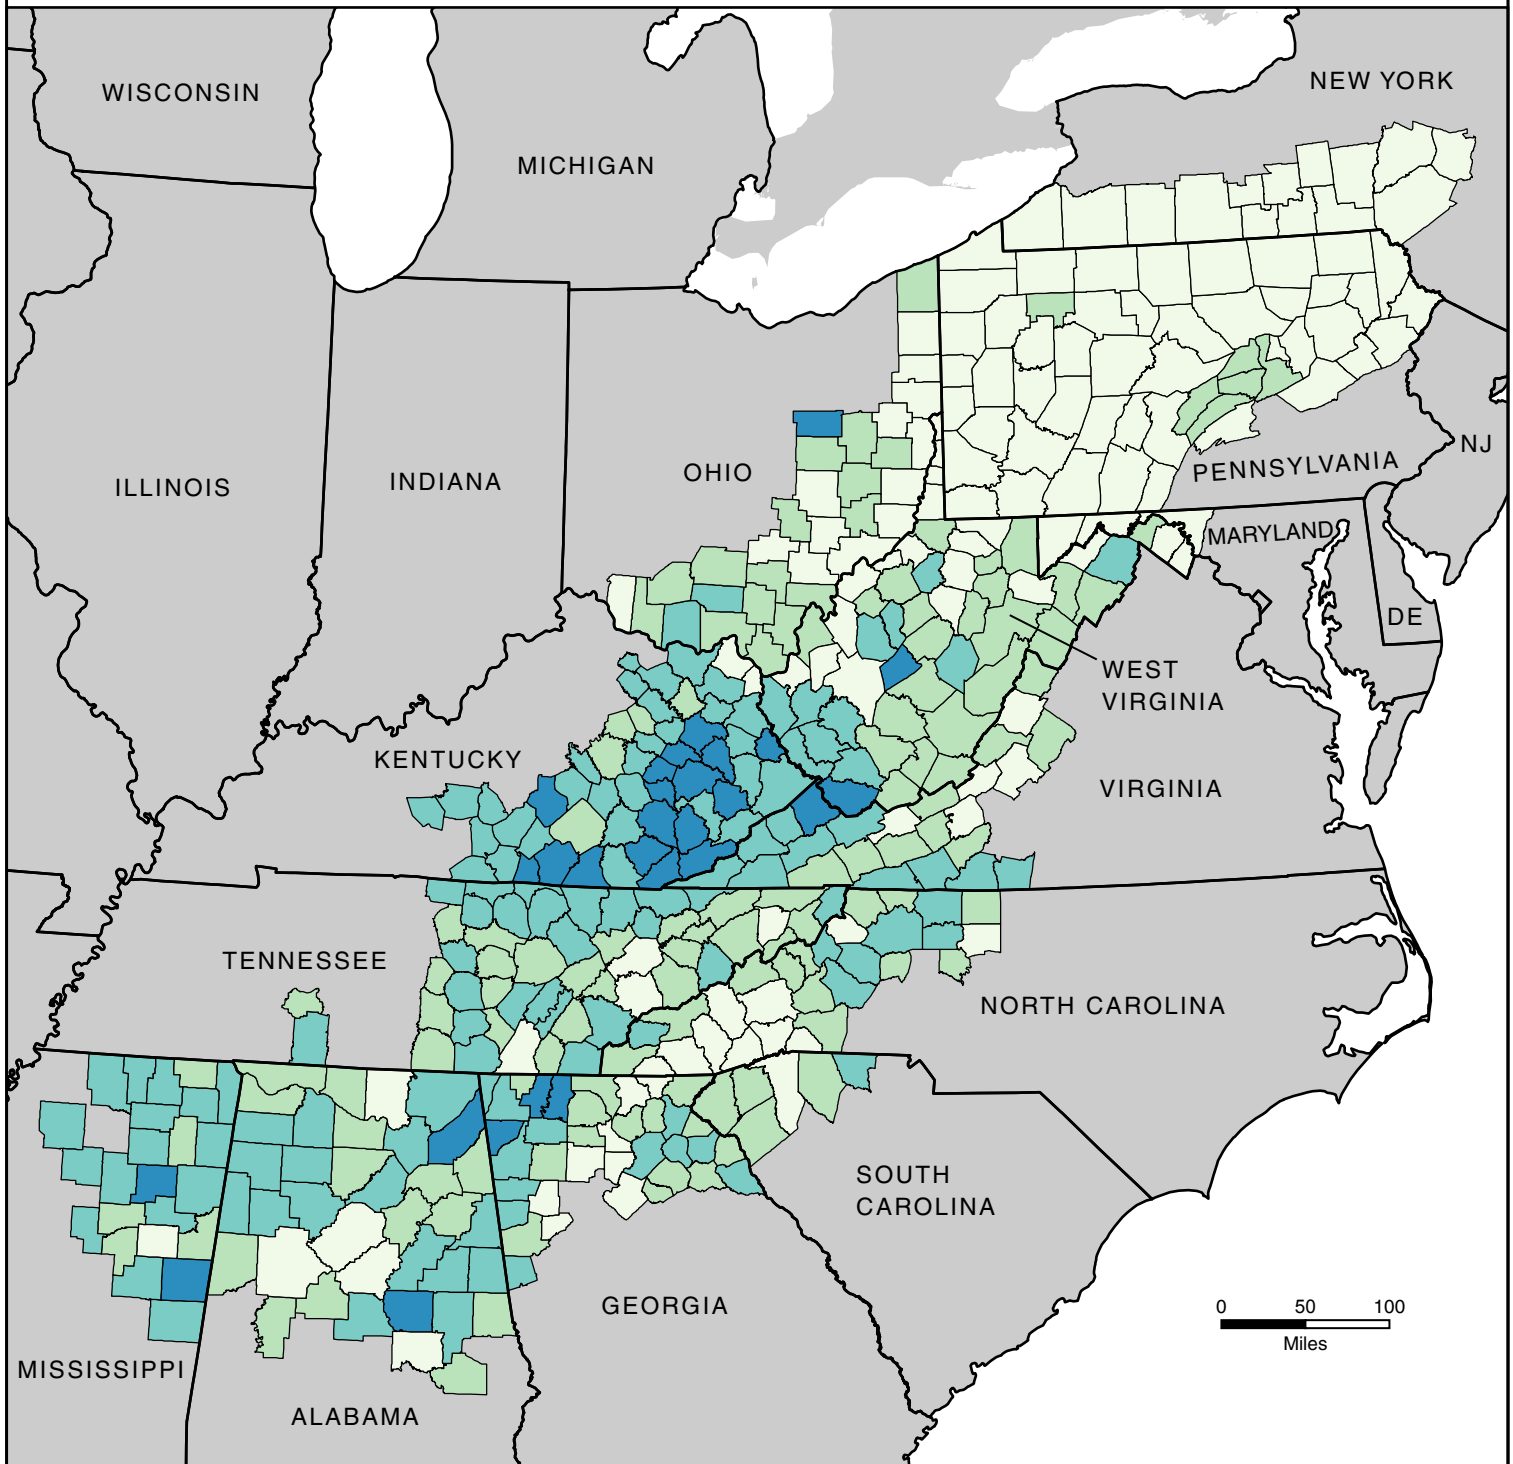

# High School Completion Rates in Appalachia, 2012–2016

(County Rates)

A high school completion rate is the percentage of persons ages 25 and over with a high school diploma or more. The map uses natural breaks in the distribution to organize the data into groups of common values.