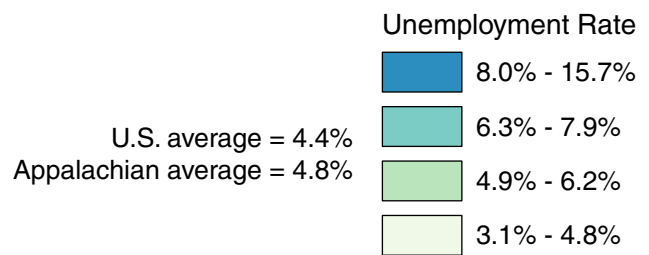

# Unemployment Rates in Appalachia, 2017

(County Rates)

An unemployment rate is the number of unemployed persons as a percentage of the civilian labor force. The map uses natural breaks in the distribution to organize the data into groups of common values.

U.S. average = 4.4%  
Appalachian average = 4.8%

(Natural Breaks Classification)