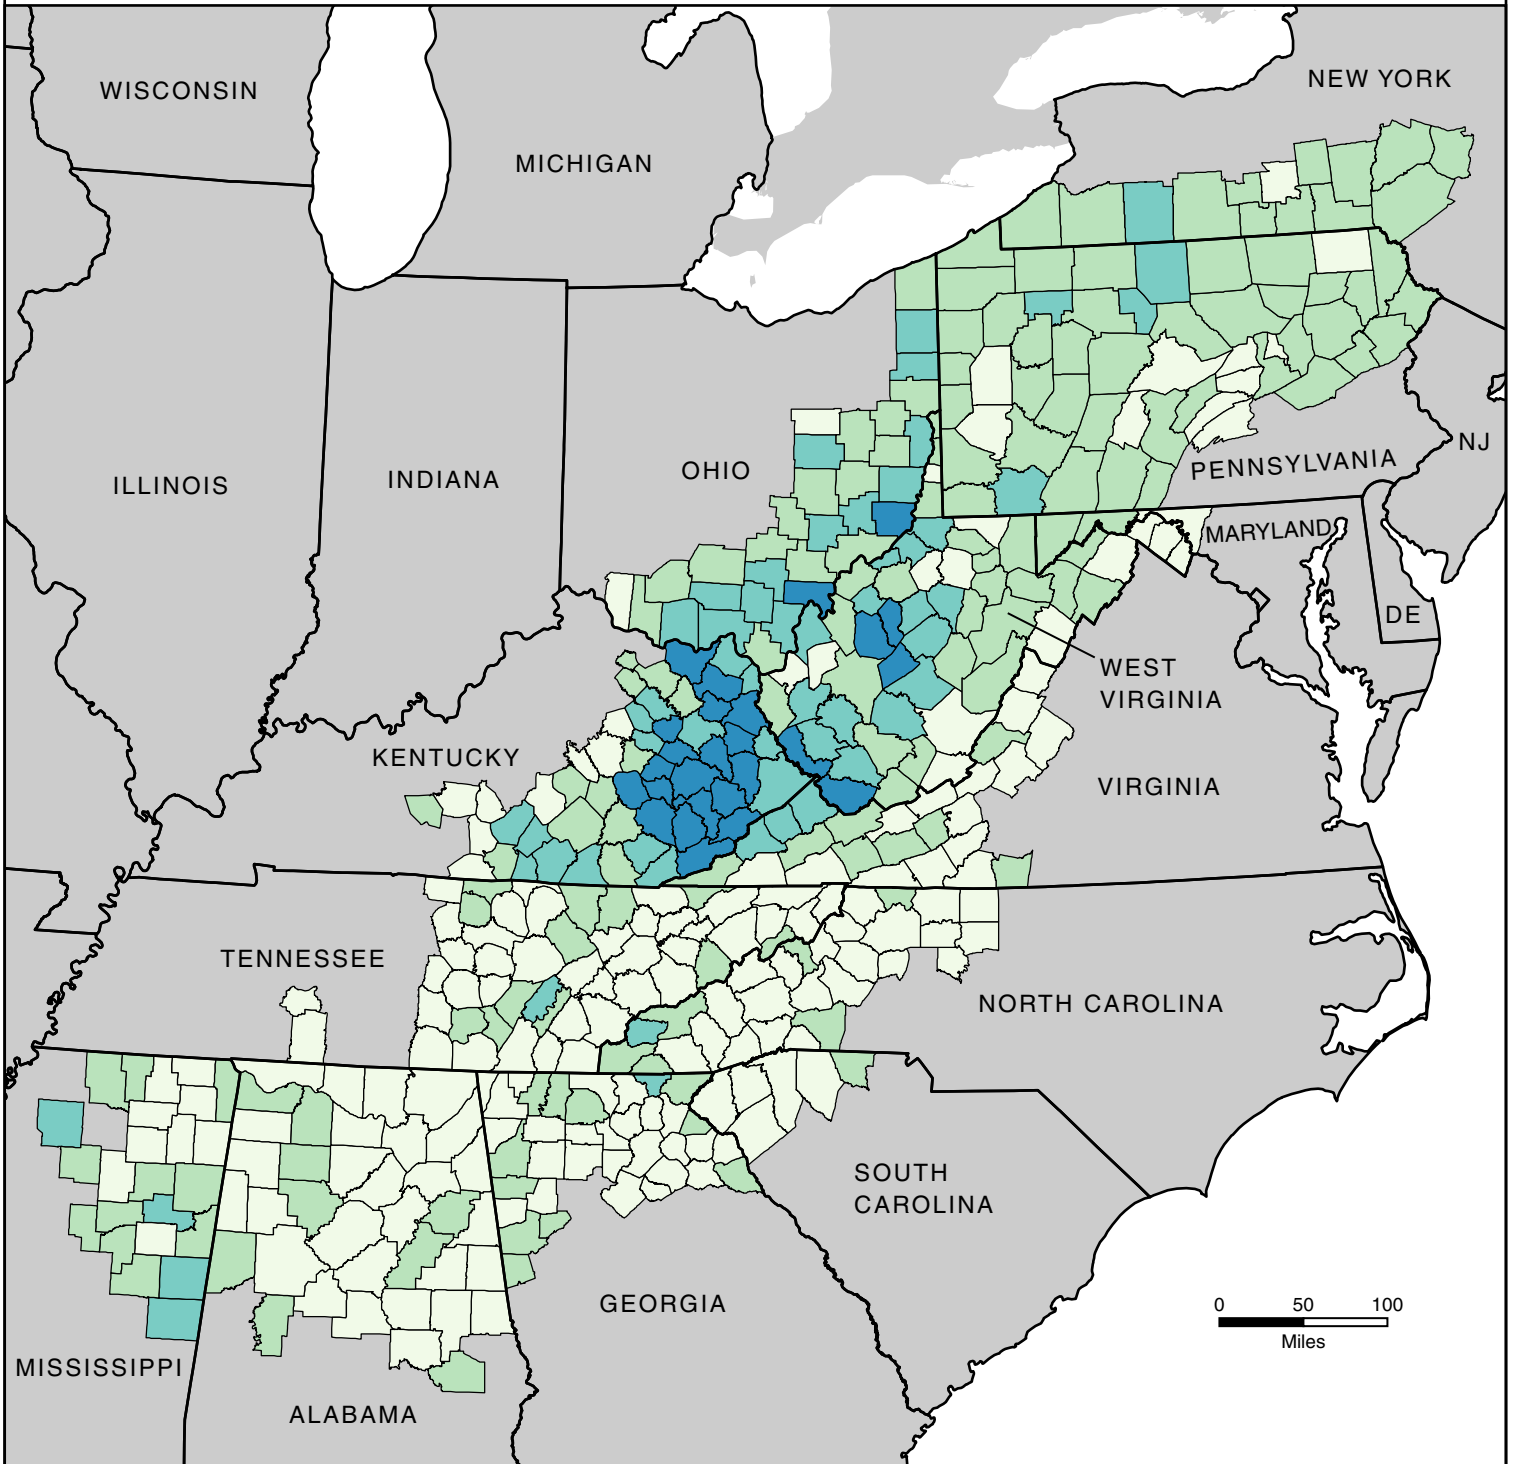

# Unemployment Rates in Appalachia, 2017

(County Rates)

An unemployment rate is the number of unemployed persons as a percentage of the civilian labor force. The map uses natural breaks in the distribution to organize the data into groups of common values.

U.S. average = 4.4%  
Appalachian average = 4.8%

(Natural Breaks Classification)