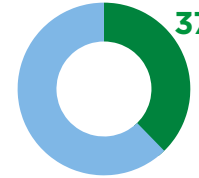

37.7%

U.S.

Appalachia's median age is higher
than the U.S. median