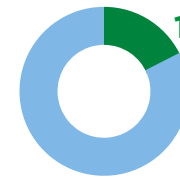

Alabama | Georgia | Mississippi | South Carolina

Minorities make up a smaller,
but growing, share of
Appalachia's population

17.5%

APPALACHIA